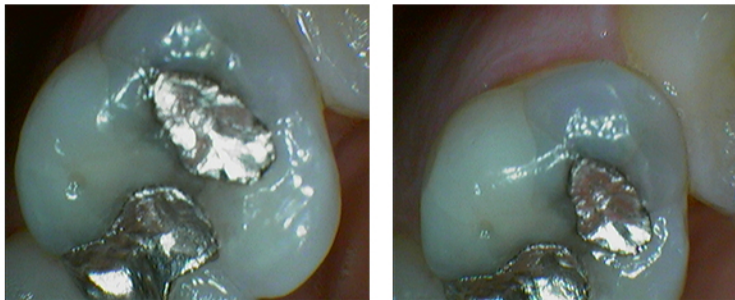

iCam Can Be Used By Anyone, Including Patients!

Why iCam?

- Brilliant high-quality images!
- Simple to install and easy to use
- Works with all major software
- 1-Year Warranty with first-class installation service and technical support

Co-Inventor of the intraoral camera

In 1989 we partnered with Panasonic and ETS Groux Optical to develop a revolutionary handpiece for the dental industry; This design was the pre-cursor to all modern intraoral handpieces.

Seeing is Believing!

This Direct USB camera is ideal to motivate and educate your patients. Its image quality rivals that of more expensive cameras and the Macro lens cap boosts the magnification to 50x for superb details.