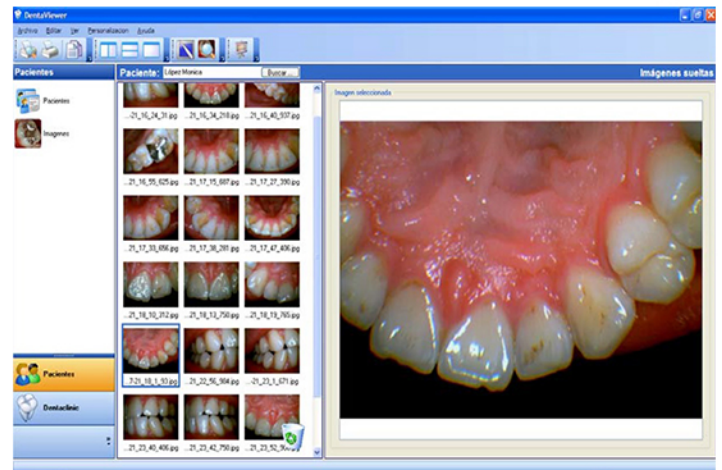

Compatible Software

DEXIS10 ...AND MANY MORE